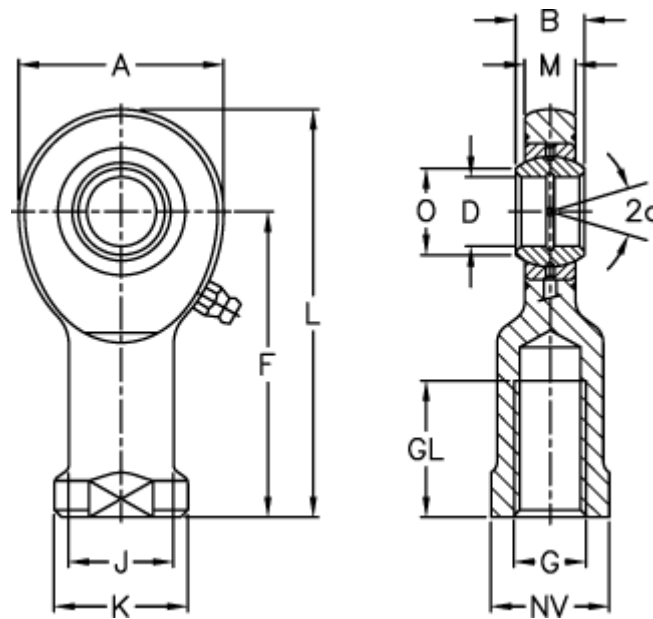

# Data Sheet

Article number: 03481045  
Description: Fluro Rod end EIL 45-2RS  
Note: 45

## Measures

A	= 102	J	= 58
a (degrees)	= 7	K	= 70
B	= 32	L	= 196
D	= 45	M	= 27
Dynamic drive (kN)	= 127	NV	= 60
F	= 145	O	= 50.8
g	= M42x3	Static drive kN	= 263
GL	= 65	Weight	= 2500